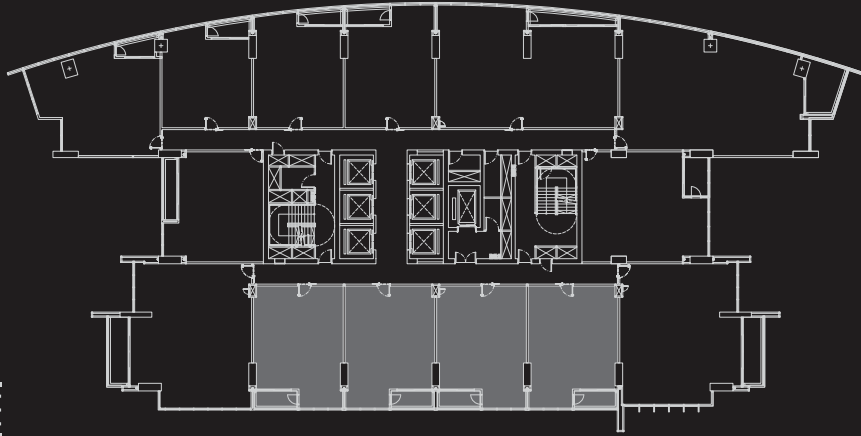

North Tower Unit 1B - 1 Bedroom 69 - 70 Sq.m.

To Chaophraya River

The unit layouts are subject to any amendments as required by the relevant authorities. The unit floor area(s) and dimensions are subject to final survey.