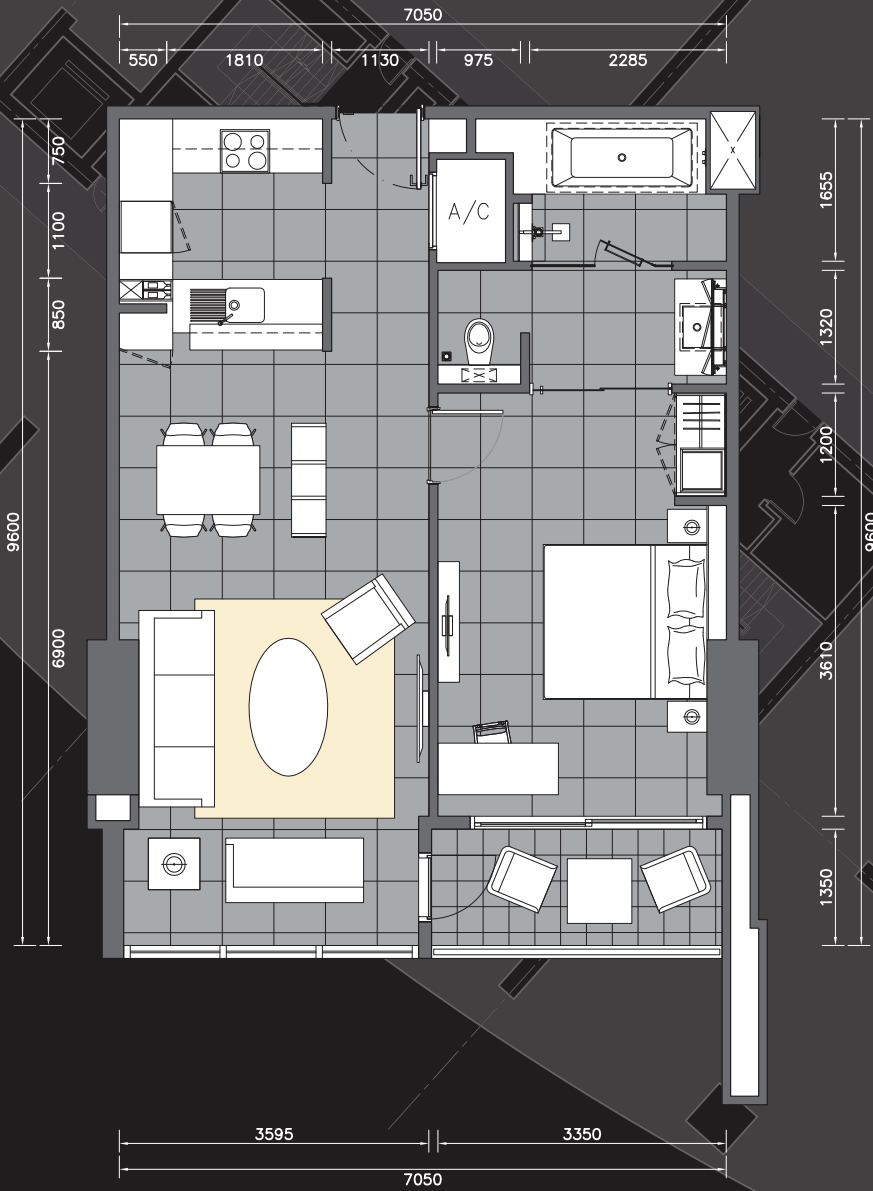

North Tower Unit 1B - 1 Bedroom 69 - 70 Sq.m.

To Chaophraya River

The unit layouts are subject to any amendments as required by the relevant authorities. The unit floor area(s) and dimensions are subject to final survey.

THE RIVER

THE RESIDENCE. THE LIFESTYLE. THE ADDRESS.