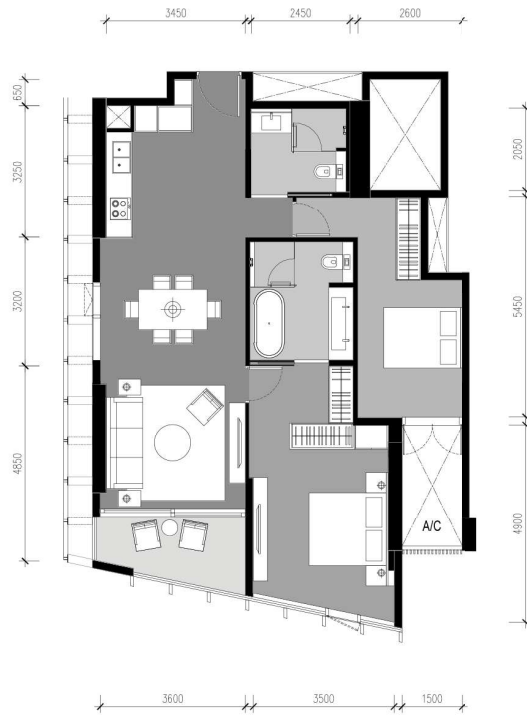

THE
ESTELLE
 PHROM PHONG

Unit 2B2A: Simplex 2-Bedroom with West View (93.92 Sq.m.)

SUKHUMVIT 26 VIEW