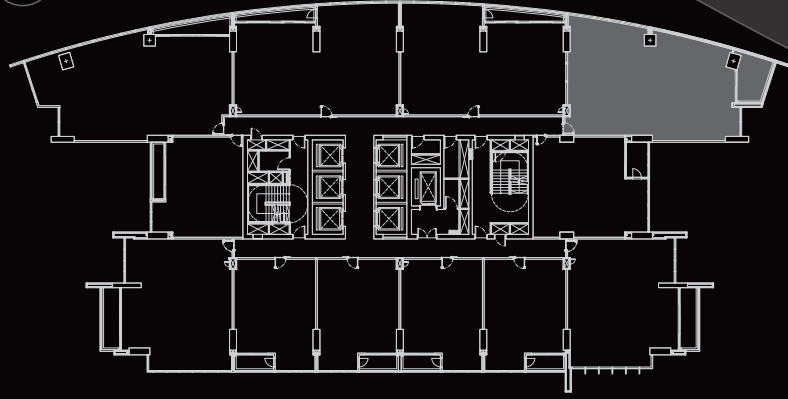

# North Tower Unit LF - Duplex : 4+1 Bedrooms 246 - 248 Sq.m.

Typical view

To Chaophraya River

LOWER PLAN

The unit layouts are subject to any amendments as required by the relevant authorities. The unit floor area(s) and dimensions are subject to final survey.